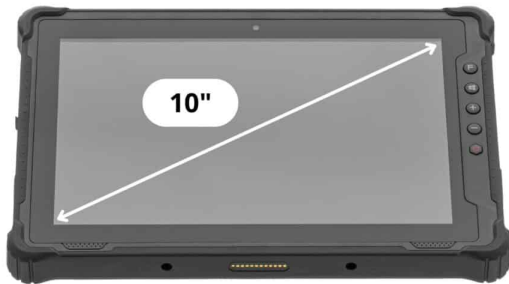

RUGGED Tab 10 N100 Entry

Robust, mobile, versatile - the RUGGED Tab 10 N100 Entry

The RUGGED Tab 10 N100 Entry is your reliable companion for the warehouse, production and field service. With the powerful Intel® N100 processor and optional Windows 11, it offers smooth performance for office and industrial applications. Thanks to IP65 protection and MIL-STD-810H certification, the tablet is dustproof, waterproof, shockproof and perfectly equipped for harsh environments. The bright 10.1" display with glove touch enables operation even in sunlight or with gloves. A replaceable battery guarantees uninterrupted use, while passive cooling ensures maintenance-free operation.

Environment / Mass

Dimensions (W x D x H)	274.9 mm x 188.7 mm x 22.2 mm
Ambient conditions (operation)	-20°C to +40°C
Cooling	active
Idle power consumption in W	9,6

Extensions

M.2	KeyM 2930
WiFi	Intel® Wi-Fi 6 AX101
Bluetooth	Bluetooth 5.2
4G module	
GPS module	

Display

Size (inch)	10.1
Resolution	1200 x 920 (WUXGA) // 16:10
Viewing angle (L,R,H,L)	85° / 85° / 85° / 85°
Brightness (cd/m²)	1000
Panel type / Backlight	IPS / LED
Further information	10-point multi-touch incl. glove mode